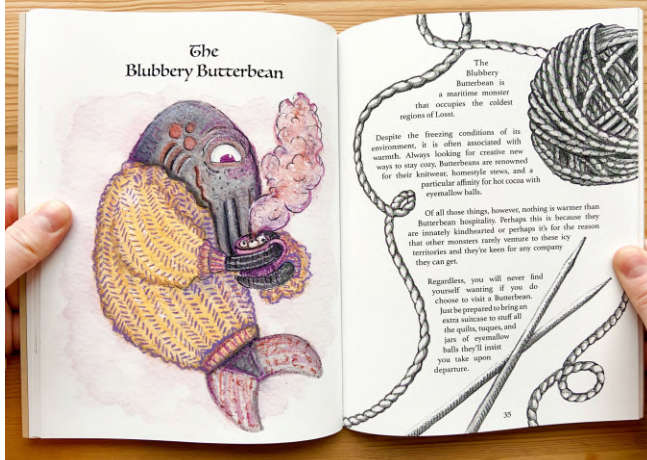

Code: SP003

A whimsical series of interconnected microfictions about misunderstood monsters exploring themes brought up by the pandemic, such as community, isolation, and loneliness.

Paperback (perfect binding): 66 pages
Dimensions: 6.5" x 8.5"
Publisher: Studio Barn Owl
Language: English