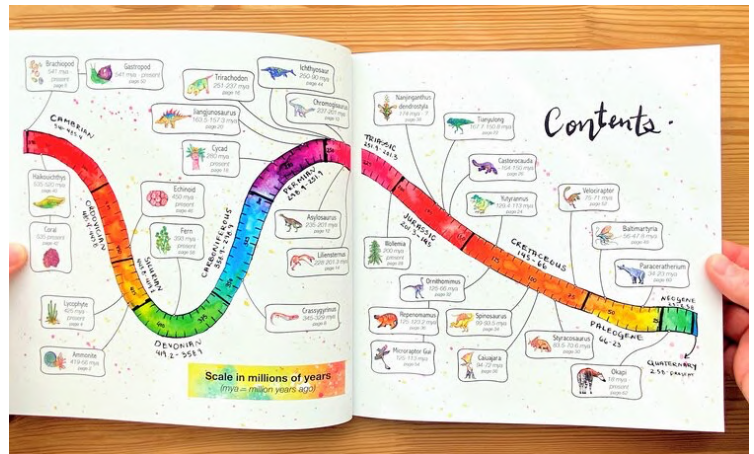

Paperback (perfect binding): 62 pages
Dimensions: 9" x 9"
Publisher: Studio Barn Owl
Language: English

Edition: 1st (only 125 copies printed)
ISBN: 978-1-7774123-0-2
Wholesale Price:
$20 each (consignment rates negotiable)