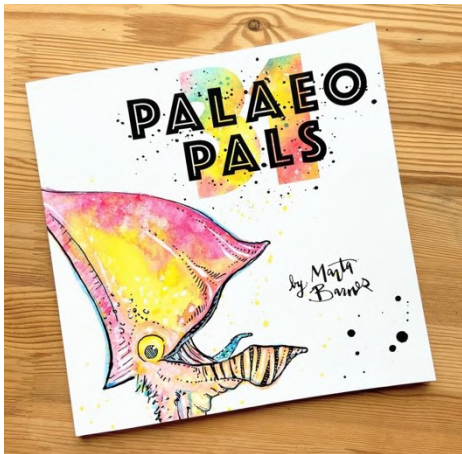

Paperback (perfect binding): 62 pages
Dimensions: 9" x 9"
Publisher: Studio Barn Owl
Language: English

Edition: 1st (only 125 copies printed)
ISBN: 978-1-7774123-0-2
Wholesale Price:
$20 each (consignment rates negotiable)